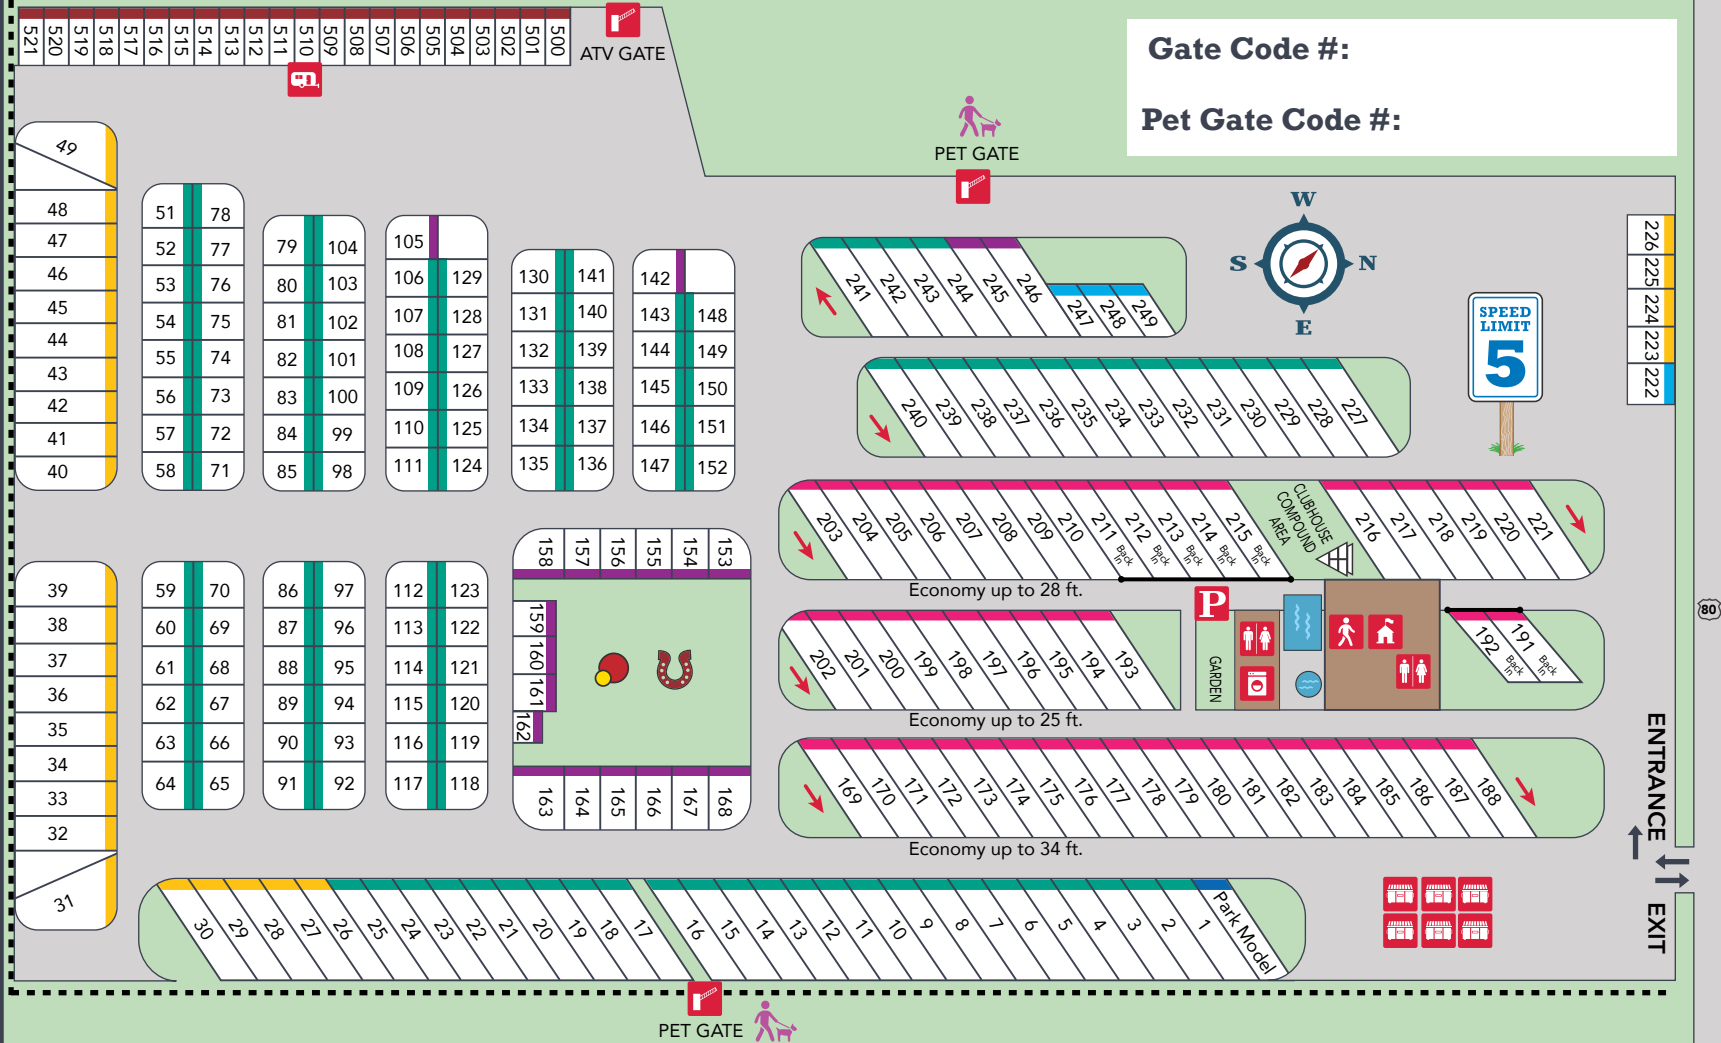

Welcome! Have Fun and Be Safe!

3707 West Hwy 80, Winterhaven CA 92283
 (928) 750-3775 • Reservations: (877) 570-2267

LEGEND

- 30/50 amp Premier
- 30/50 amp XL Site/No Patio
- 30amp Premier
- 30amp Economy
- 30amp Water, Electric
- Park Model for Rent
- Storage
- Pull Thru
- Clubhouse
- Dumpsters
- Gate
- Laundry
- Parking
- Restrooms
- Storage
- Welcome Center/Office
- Bocce Ball
- Fence
- Horseshoes
- Pet Walk
- Pool
- Shuffleboard
- Spa

Gate Code #: _____

Pet Gate Code #: _____